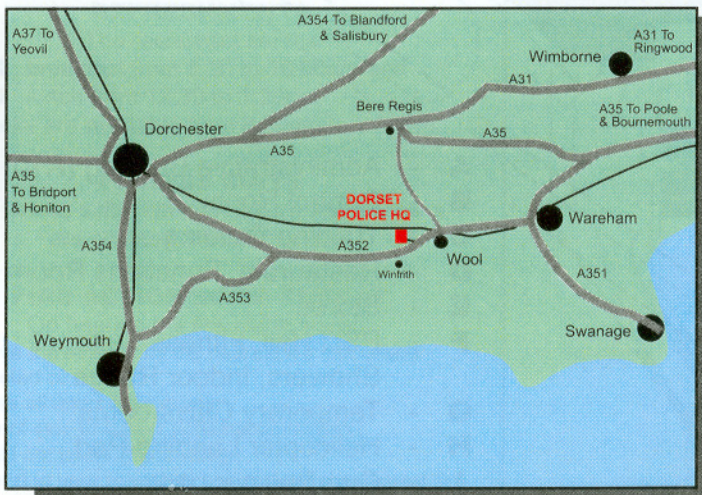

Dorset Police Headquarters is situated off the A352 road at Winfrith, 12 miles east of Dorchester and 6 miles west of Wareham.

The site is one mile west of the village of Wool off the private road leading to Winfrith Technology Centre.

The nearest railway station is at Wool.

[www.dorset.police.uk](http://www.dorset.police.uk)

### DORSET POLICE HEADQUARTERS

The railway station is 1.4 miles from Police Headquarters

Not to scale