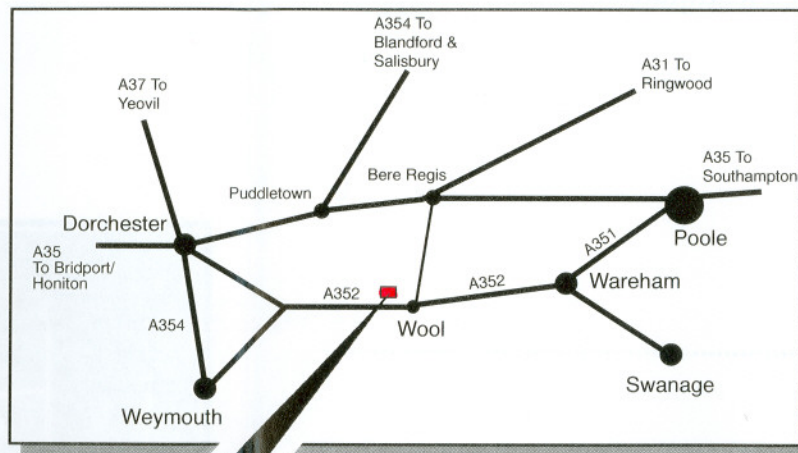

Dorset Police Headquarters is situated off the A352 road at Winfrith, 12 miles east of Dorchester and 6 miles west of Wareham.

The site is one mile west of the village of Wool off the private road leading to Winfrith Technology Centre.

The nearest railway station is at Wool.

[www.dorset.police.uk](http://www.dorset.police.uk)

### DORSET POLICE HEADQUARTERS

The railway station is 1.4 miles from Police Headquarters

Not to scale