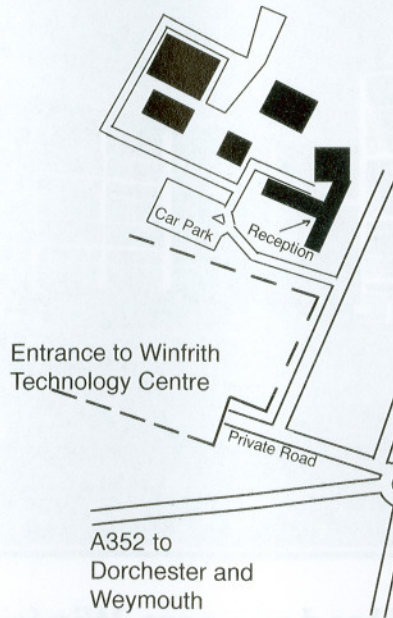

Dorset Police Headquarters is situated off the A352 road at Winfrith, 12 miles east of Dorchester and 6 miles west of Wareham.

The site is one mile west of the village of Wool off the private road leading to Winfrith Technology Centre.

The nearest railway station is at Wool.

[www.dorset.police.uk](http://www.dorset.police.uk)

### DORSET POLICE HEADQUARTERS

The railway station is 1.4 miles from Police Headquarters

Not to scale