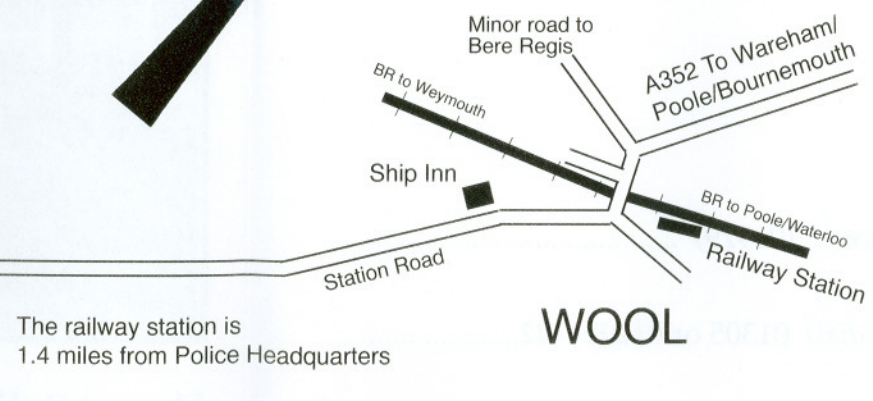

Dorset Police Headquarters is situated off the A352 road at Winfrith, 12 miles east of Dorchester and 6 miles west of Wareham.

The site is one mile west of the village of Wool off the private road leading to Winfrith Technology Centre.

The nearest railway station is at Wool.

[www.dorset.police.uk](http://www.dorset.police.uk)

### DORSET POLICE HEADQUARTERS

The railway station is 1.4 miles from Police Headquarters

Not to scale